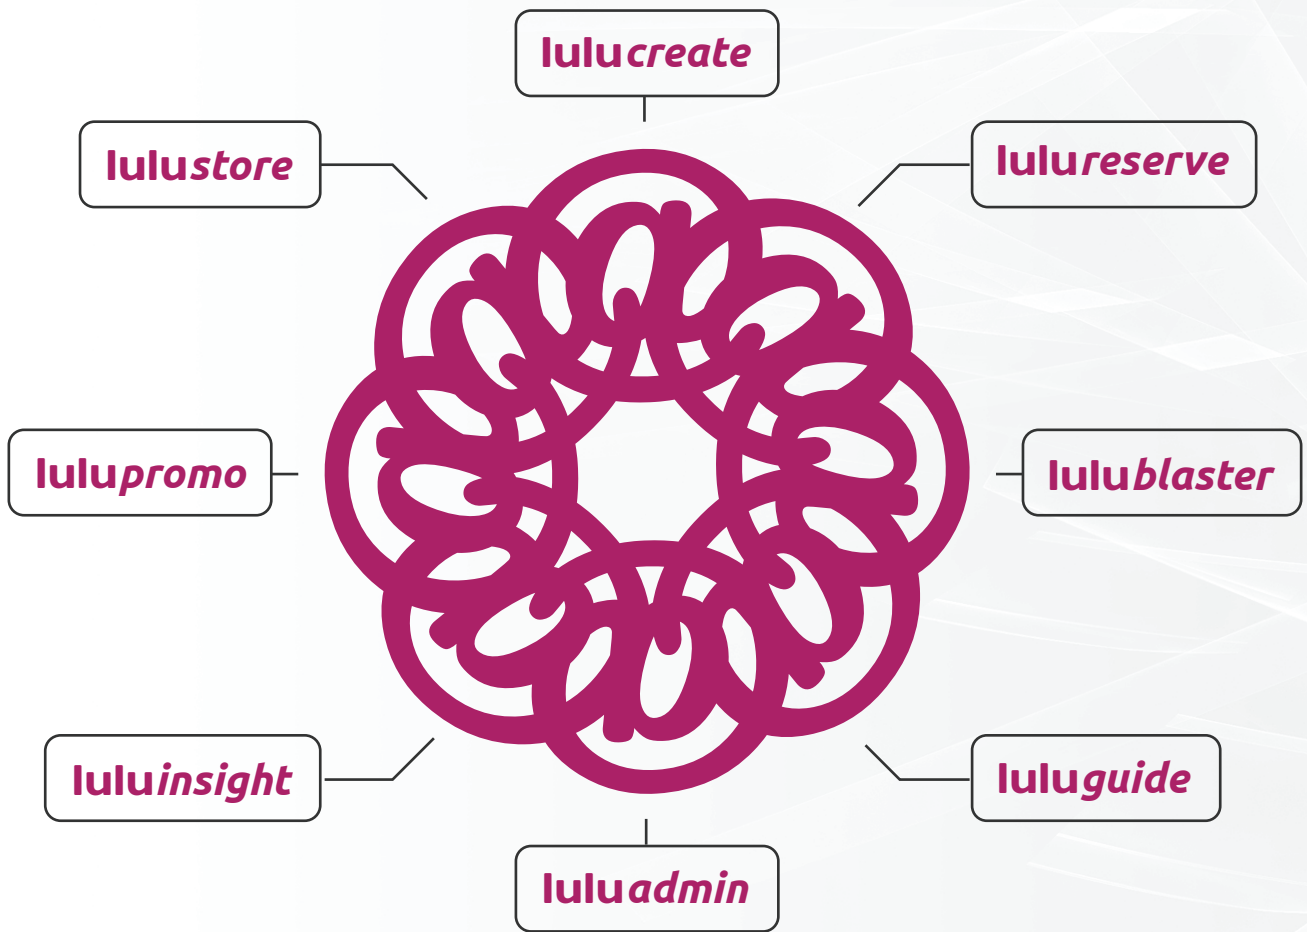

USER FRIENDLY

---

ON E-COMMERCE FEATURES

ALL IN ONE DASHBOARD

---

ON WORK FORCE

FOCUSED TIME MANAGEMENT

---

# **Our Services**

**Streamline Your  
Workflow With  
One Dashboard.**

# Core Components