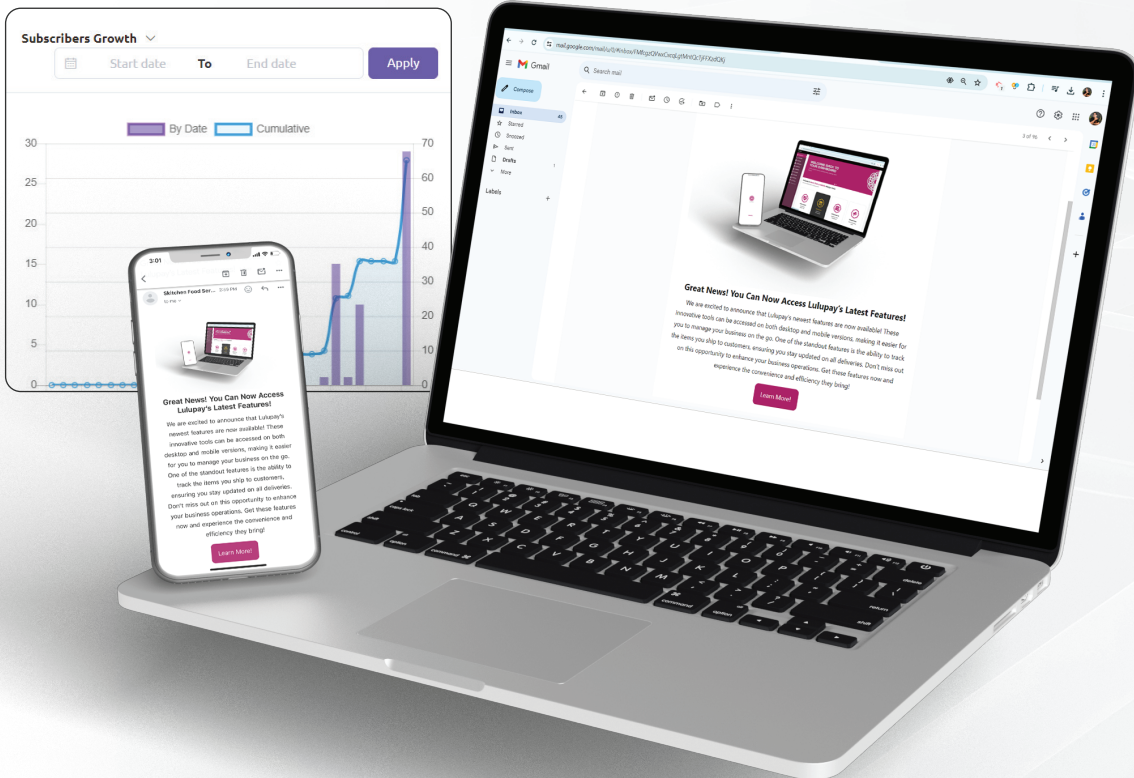

Email

Marketing

Here's what you can control in your *Lulublast* dashboard.