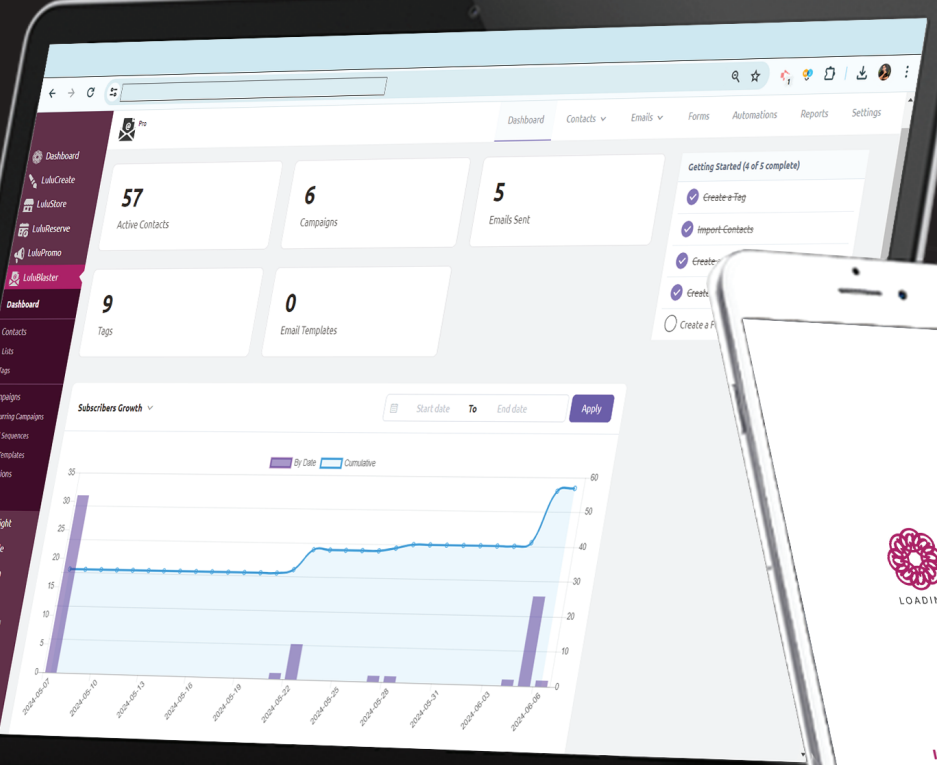

# | Overview

## ABOUT US

**lulupay** is a versatile and powerful e-commerce platform designed to meet the needs of businesses at all levels, from beginners to advanced users.

Its intuitive interface and comprehensive feature set make it an ideal choice for individuals and businesses aiming to establish a strong online presence.

Whether you are just starting out or looking to enhance your existing operations, **lulupay** simplifies the process with user-friendly tools and robust capabilities.