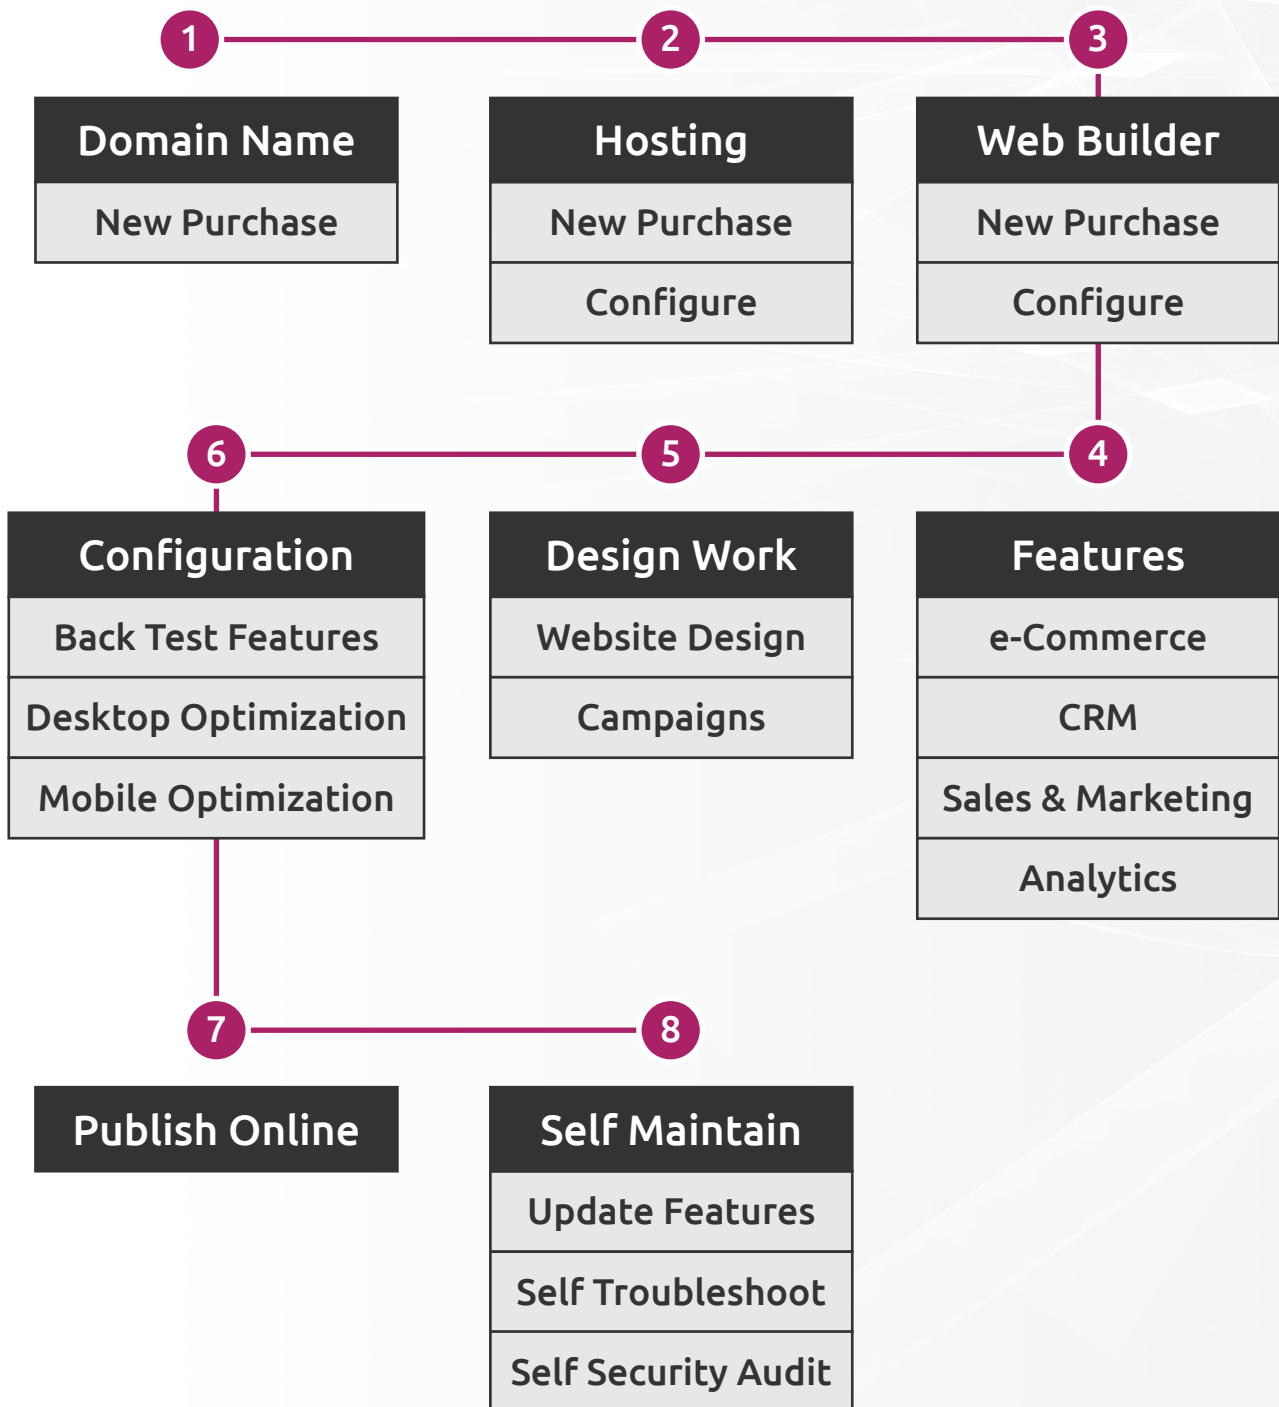

Lulupay Experience

SELF SETUP