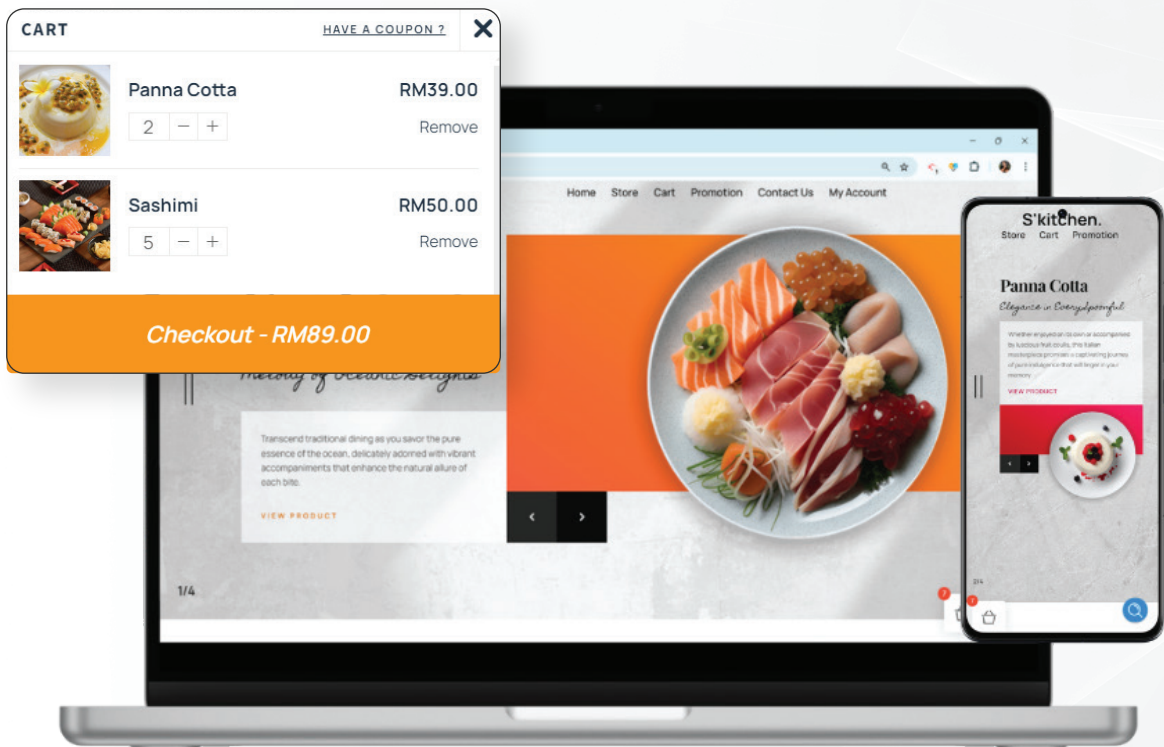

## User-Friendly Solutions for Beginners

**lulucreate** was created to assist customers who lack expertise in website design. With simple steps that do not require technical skills, customers' websites will be created and ready to use.

In addition, **lulucreate** also provides a variety of templates to meet the business needs of customers.

Save Time & Easy to Use |  
No Expertise Needed

Diverse Template  
Options

Responsive  
Design

Drag & Drop  
Widget

Online

Web Store

Here's what you can control in your lulustore dashboard.

★★★★★ User Friendly

**Save Time & Easy to Use** |  
**No Expertise Needed**

**Product Management**

Virtual / Physical Products

Single / Grouped Products