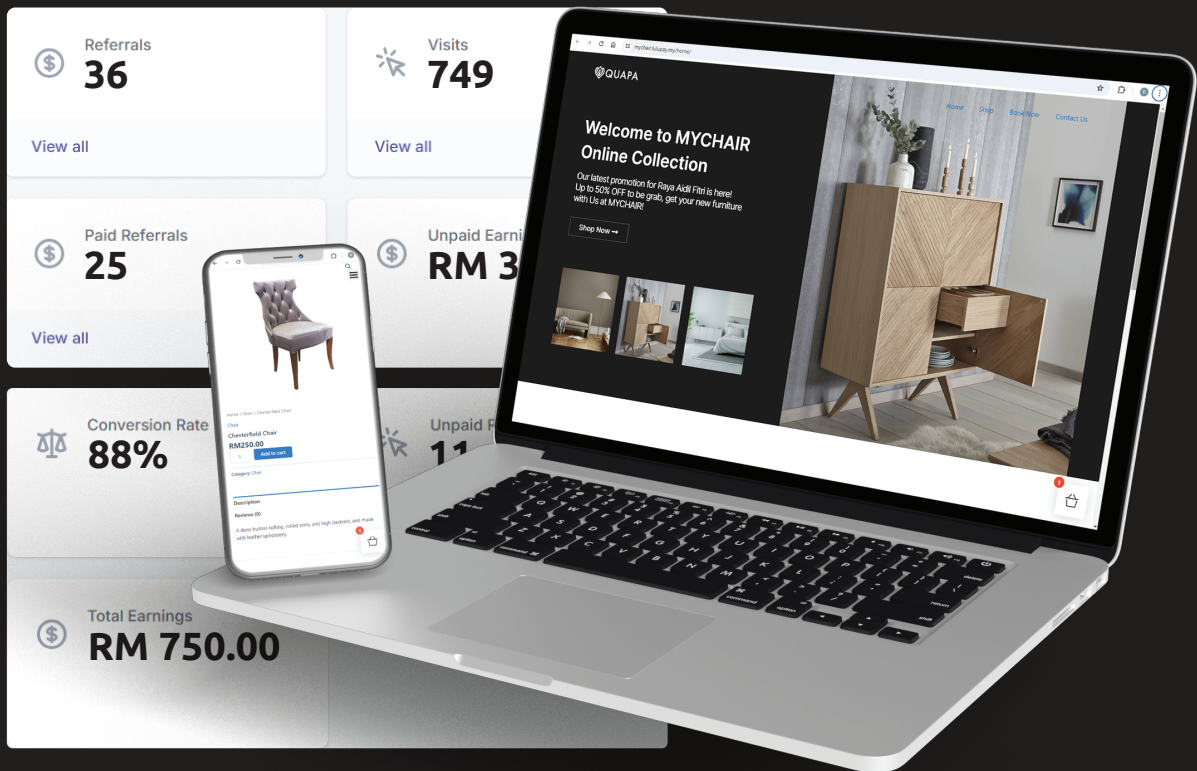

Marketing Tools

Here's what you can control in your **lulupromo** marketing dashboard.

★★★★★ Straightforward