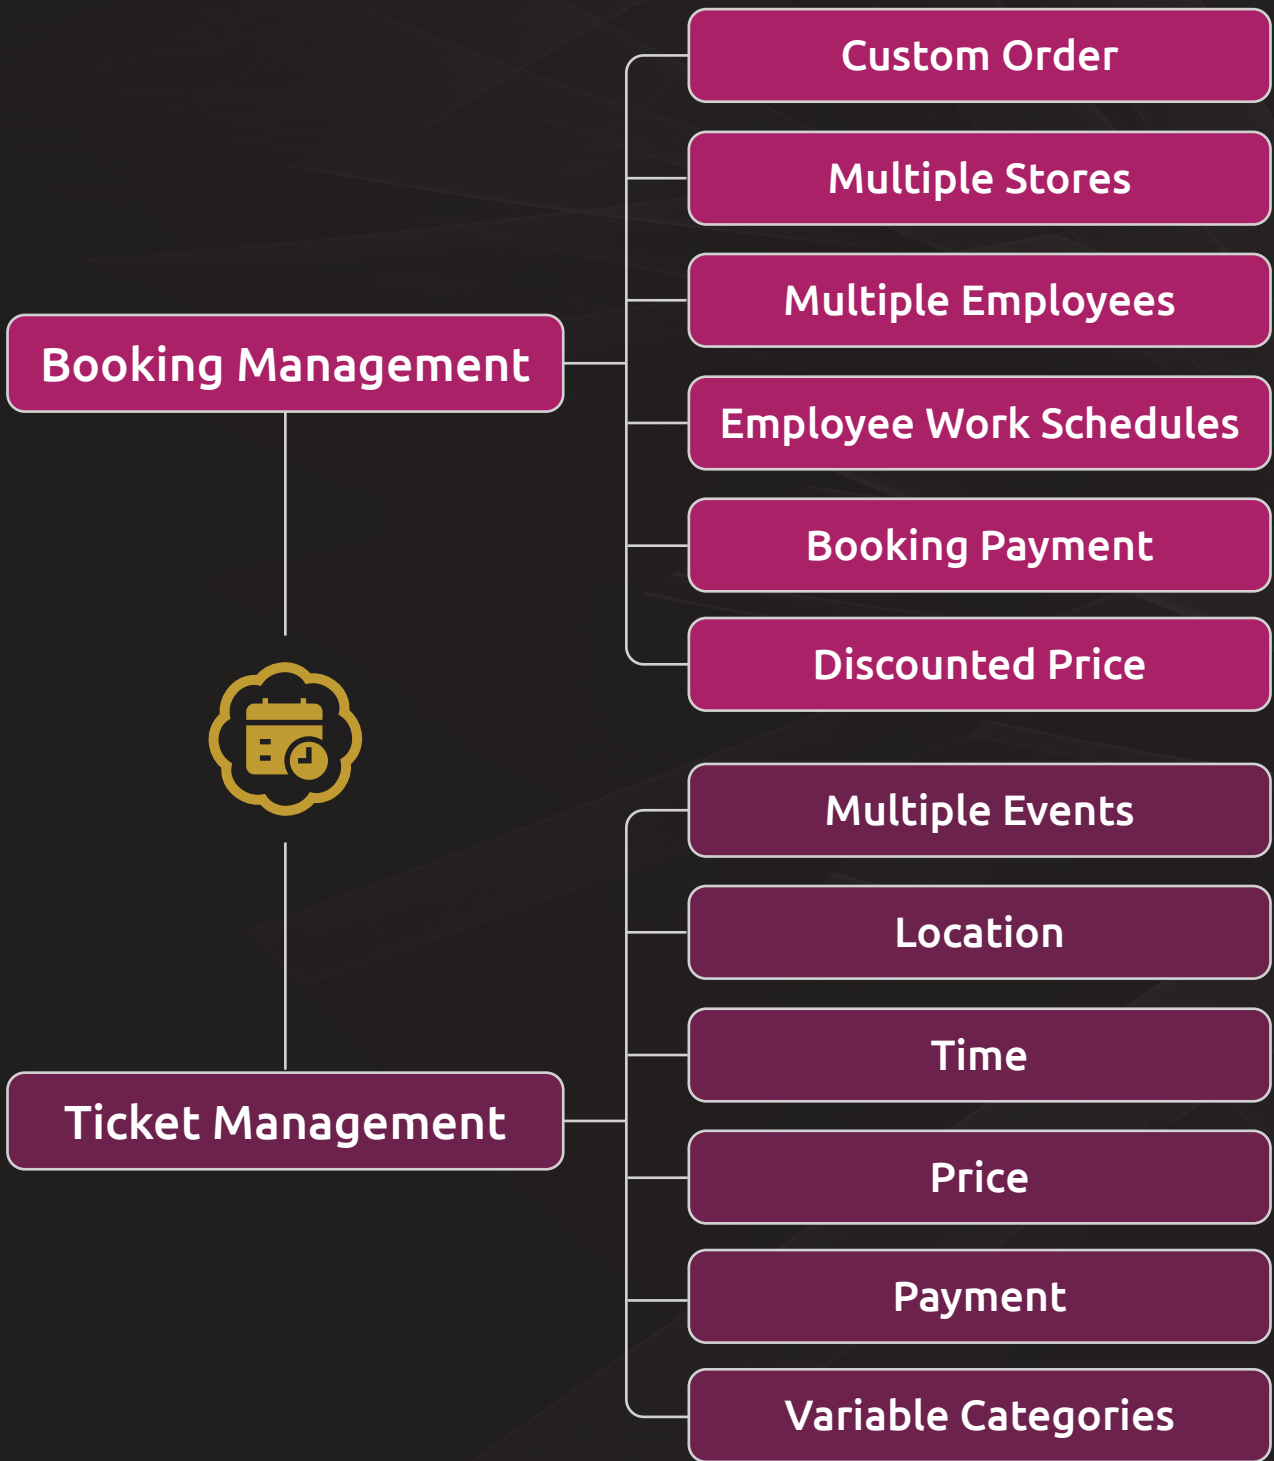

# Booking &

# Ticketing

Here's what you can control in your lulureserve dashboard.

★★★★★ Hassle Free

**Save Time & Easy to Use**  
**No Expertise Needed**