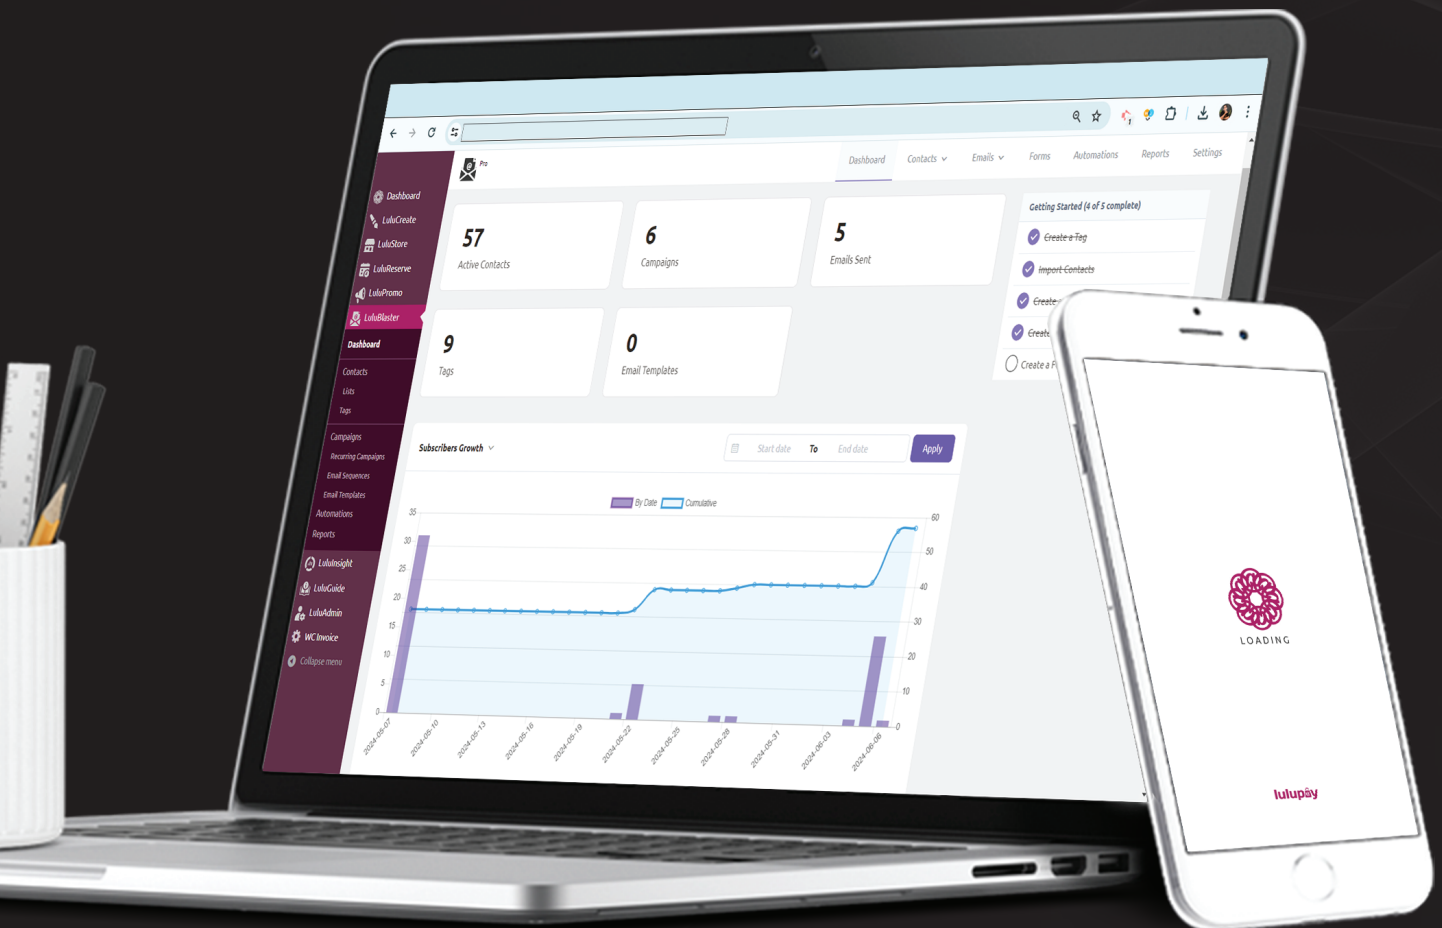

# | Overview

## ABOUT US

**lulupay** is a versatile and powerful e-commerce platform designed to meet the needs of businesses at all levels, from beginners to advanced users.

Its intuitive interface and comprehensive feature set make it an ideal choice for individuals and businesses aiming to establish a strong online presence.

Whether you are just starting out or looking to enhance your existing operations, **lulupay** simplifies the process with user-friendly tools and robust capabilities.